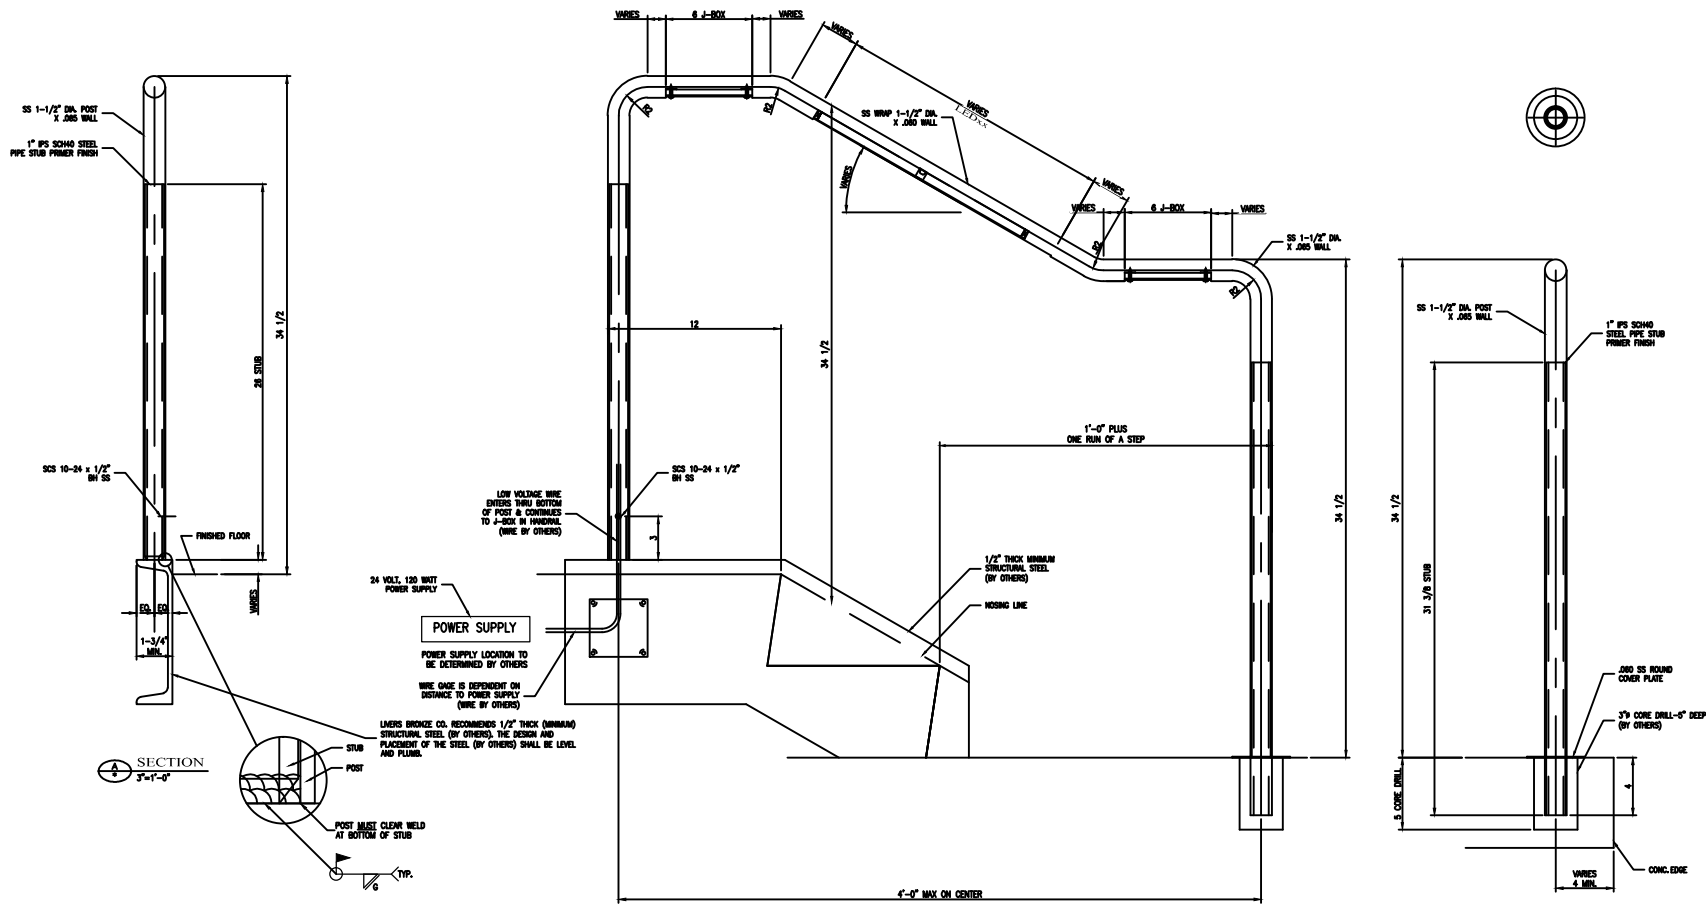

ELEVATION
SCALE 3/4"=1'-0"

SECTION
SCALE 3/4"=1'-0"

SECTION
SCALE 3"=1'-0"

ELEVATION
SCALE 3"=1'-0"

SECTION
SCALE 3"=1'-0"