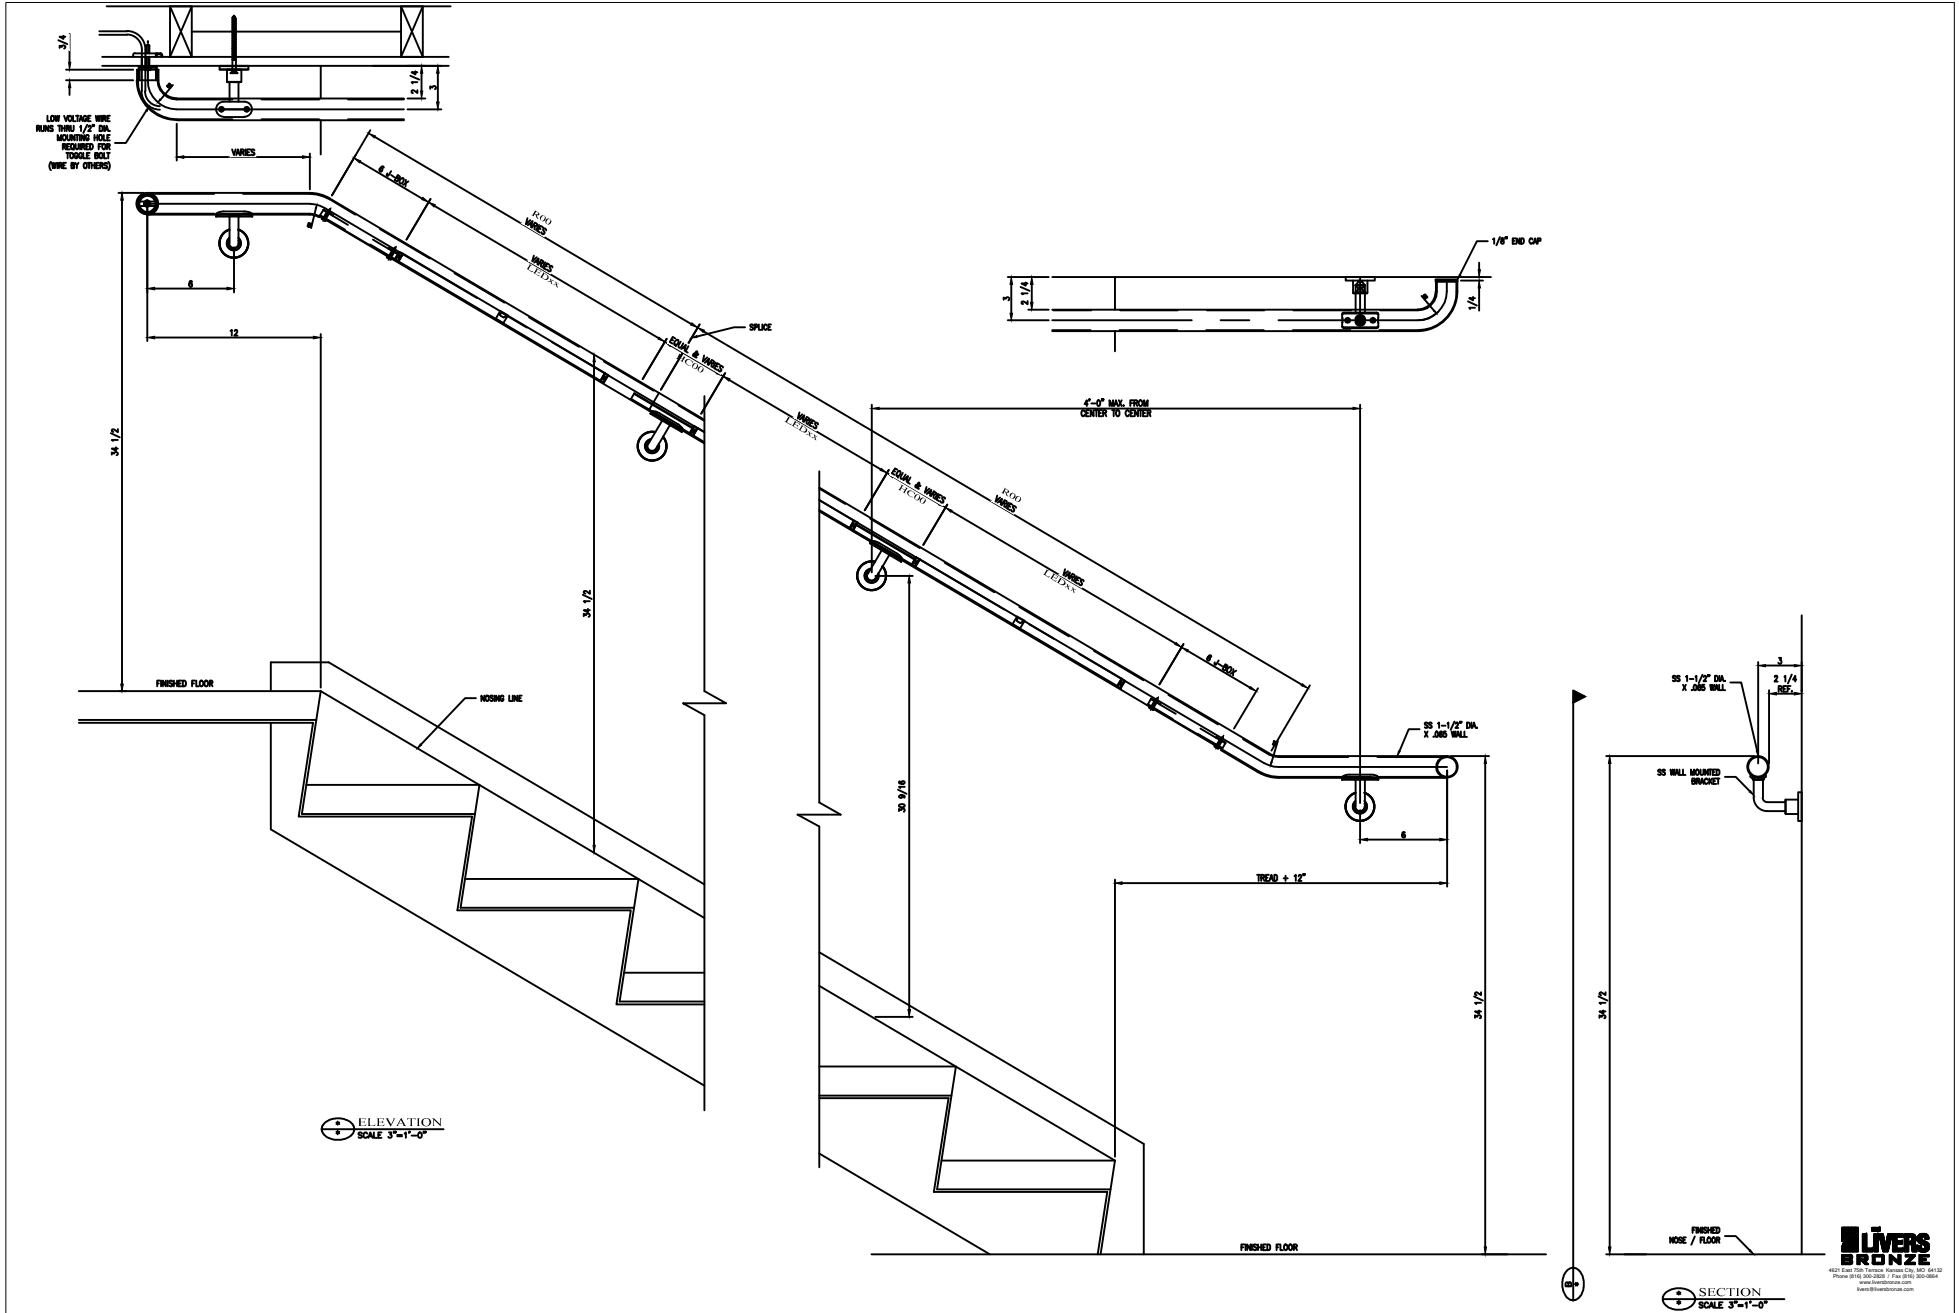

ELEVATION
SCALE 3"=1'-0"

SECTION
SCALE 3"=1'-0"

ELEVATION
SCALE 3/8"=1'-0"

SECTION
SCALE 3/8"=1'-0"