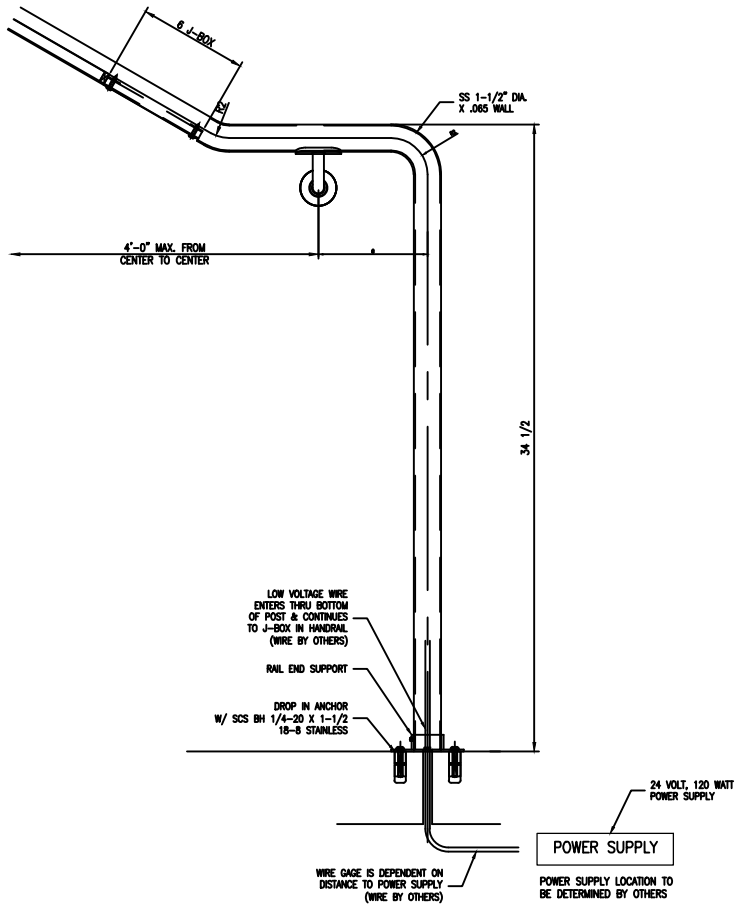

ELEVATION  
SCALE 3/4"=1'-0"

SECTION  
SCALE 3/4"=1'-0"

**ALVERS  
BRONZE**  
 4845 East 20th Avenue, Aurora, CO 80012  
 Phone (303) 340-2824 • Fax (303) 340-0844  
 www.alversbronze.com  
 alvers@alversbronze.com

SECTION  
SCALE 3"=1'-0"

ELEVATION  
SCALE 3"=1'-0"

SECTION  
SCALE 3"=1'-0"

**LIVERS BRONZE**  
 402 West 10th Street, Suite 100, Portland, OR 97204  
 Phone: (503) 228-2228 Fax: (503) 228-2229  
 www.liversbronze.com  
 www.liversbronze.com

ELEVATION  
SCALE 3/8"=1'-0"

SECTION  
SCALE 3/8"=1'-0"

4421 East 75th Terrace, Kansas City, MO 64112  
Phone: 816-380-2627 Fax: 816-380-2624  
www.liversbronze.com  
kate@liversbronze.com

# OPTIONAL CORE DRILL END RETURN