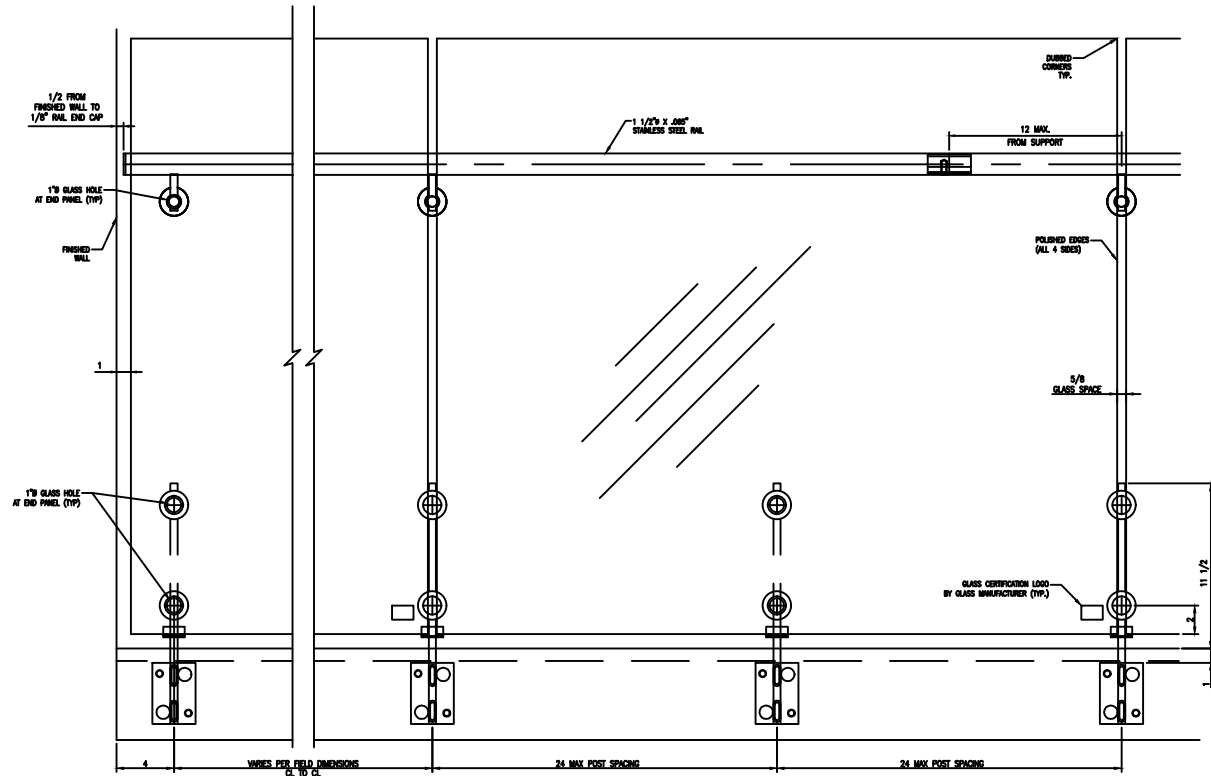

ELEVATION
SCALE 3/4"=1'-0"

ELEVATION
SCALE 3/4"=1'-0"

SECTION
SCALE 1/4"=1'-0"

ELEVATION
SCALE 3/4"=1'-0"

SECTION
SCALE 3/4"=1'-0"

ELEVATION
SCALE 3/4"=1'-0"

SECTION
SCALE 3/4"=1'-0"

RB1053-01 GLASS BRKT DETAIL

GLASS BRKT DETAIL