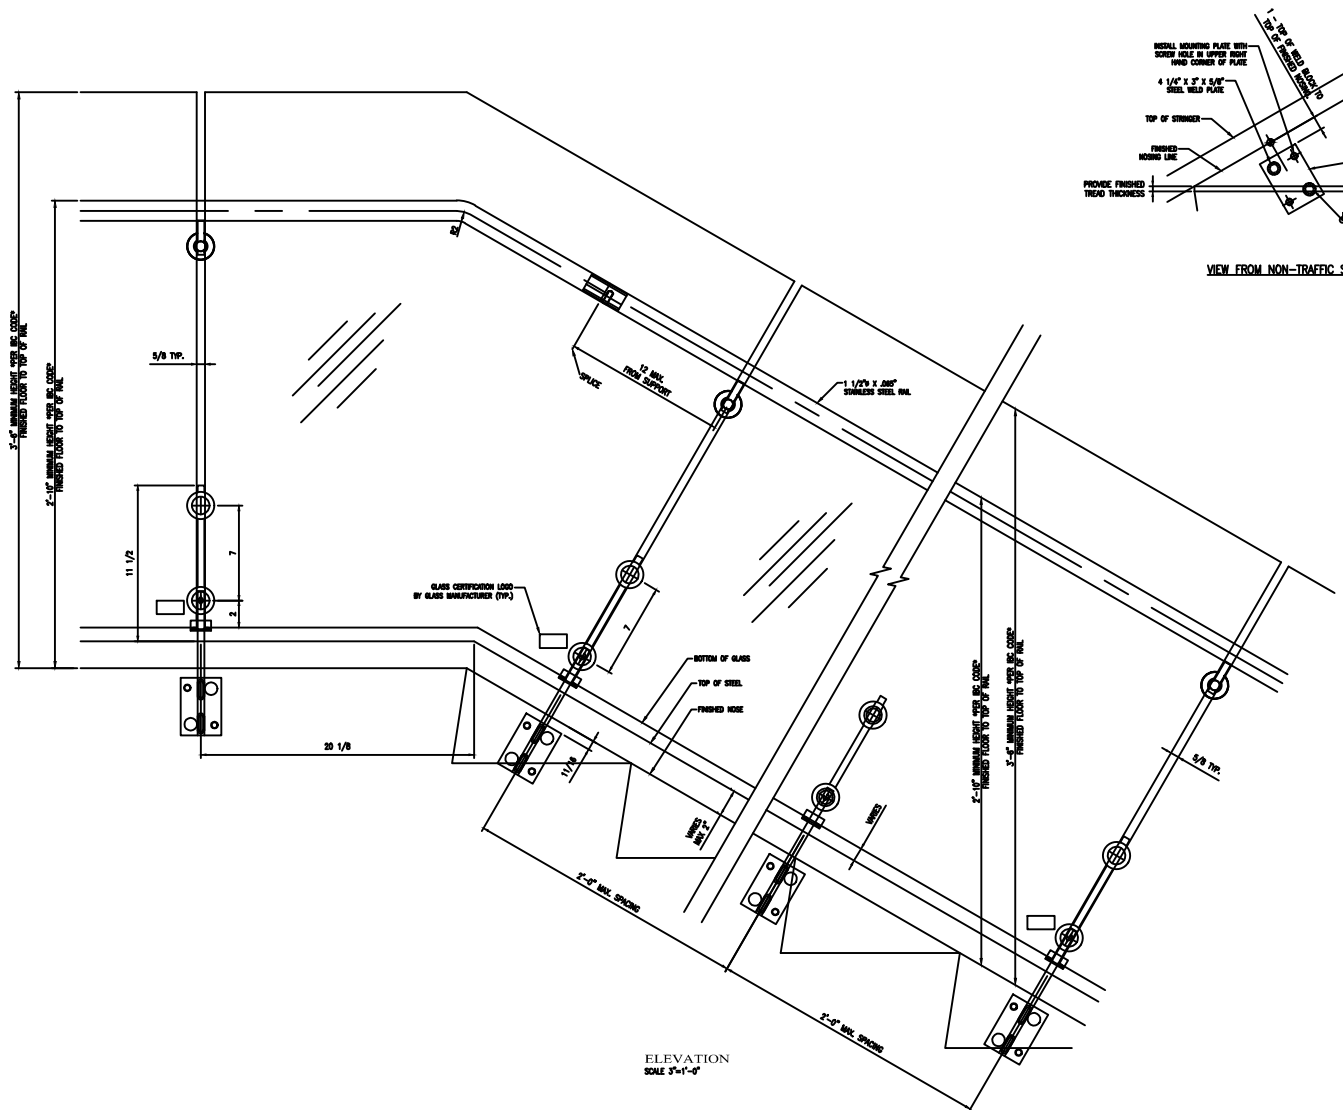

ELEVATION
SCALE 3/4"=1'-0"

ELEVATION
SCALE 3/4"=1'-0"

SECTION
SCALE 1/4"=1'-0"

ELEVATION
SCALE 3/4"=1'-0"

SECTION
SCALE 3/4"=1'-0"

ELEVATION
SCALE 3/4"=1'-0"

SECTION
SCALE 3/4"=1'-0"

RB1053-01 GLASS BRKT DETAIL

GLASS BRKT DETAIL