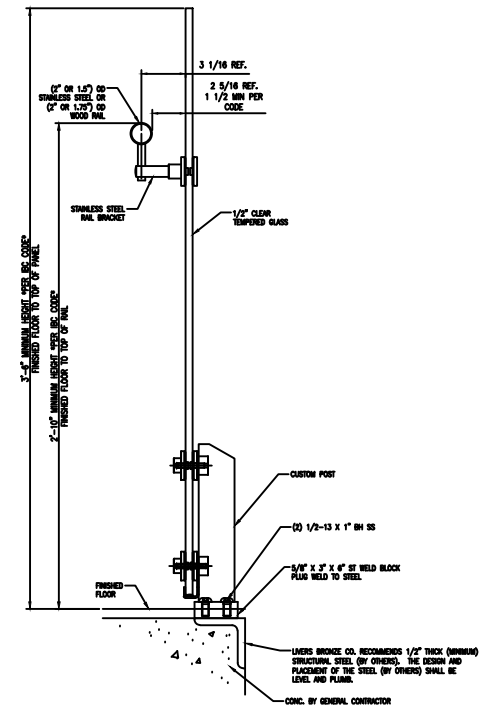

ELEVATION
SCALE 3/4"=1'-0"

ELEVATION
SCALE 3/4"=1'-0"

SECTION
SCALE 1/4"=1'-0"

ELEVATION
SCALE 3/4"=1'-0"

SECTION
SCALE 3/4"=1'-0"

ELEVATION
SCALE 3/4"=1'-0"

SECTION
SCALE 3/4"=1'-0"

RB1053-01 GLASS BRKT DETAIL

GLASS BRKT DETAIL