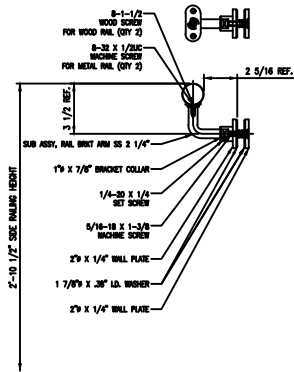

ELEVATION
SCALE 3/4"=1'-0"

ELEVATION
SCALE 3/4"=1'-0"

SECTION
SCALE 1/4"=1'-0"

ELEVATION
SCALE 3/4"=1'-0"

SECTION
SCALE 3/4"=1'-0"

ELEVATION
SCALE 3/4"=1'-0"

SECTION
SCALE 3/4"=1'-0"

RB1053-01 GLASS BRKT DETAIL

GLASS BRKT DETAIL