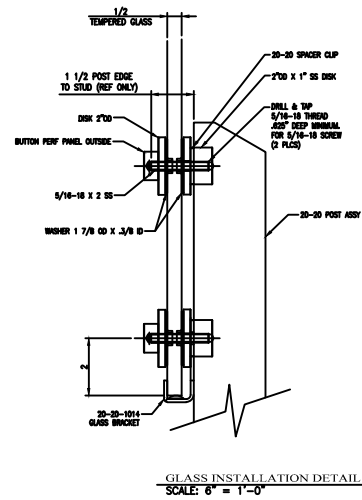

ELEVATION
SCALE 3/4"=1'-0"

ELEVATION
SCALE 3/4"=1'-0"

SECTION
SCALE 1/4"=1'-0"

ELEVATION
SCALE 3/4"=1'-0"

SECTION
SCALE 3/4"=1'-0"

ELEVATION
SCALE 3/4"=1'-0"

SECTION
SCALE 3/4"=1'-0"

RB1053-01 GLASS BRKT DETAIL

GLASS BRKT DETAIL