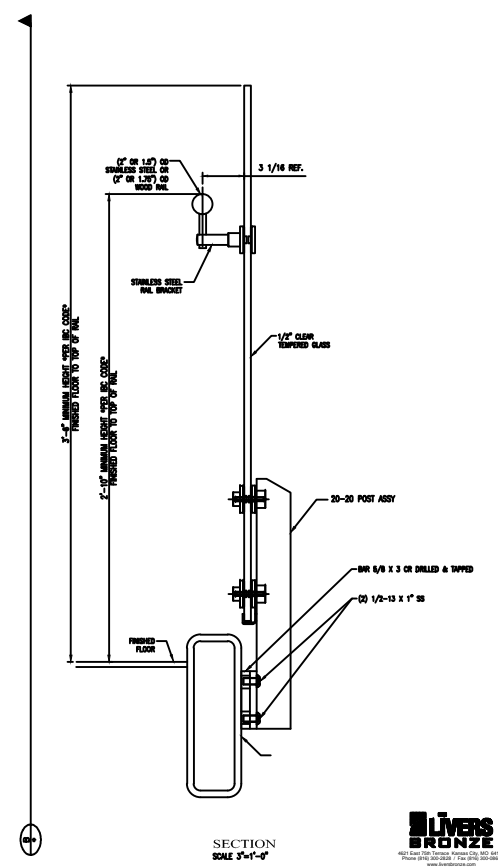

ELEVATION
SCALE 3/4"=1'-0"

ELEVATION
SCALE 3/4"=1'-0"

SECTION
SCALE 1/4"=1'-0"

ELEVATION
SCALE 3/4"=1'-0"

SECTION
SCALE 3/4"=1'-0"

ELEVATION
SCALE 3/4"=1'-0"

SECTION
SCALE 3/4"=1'-0"

RB1053-01 GLASS BRKT DETAIL

GLASS BRKT DETAIL