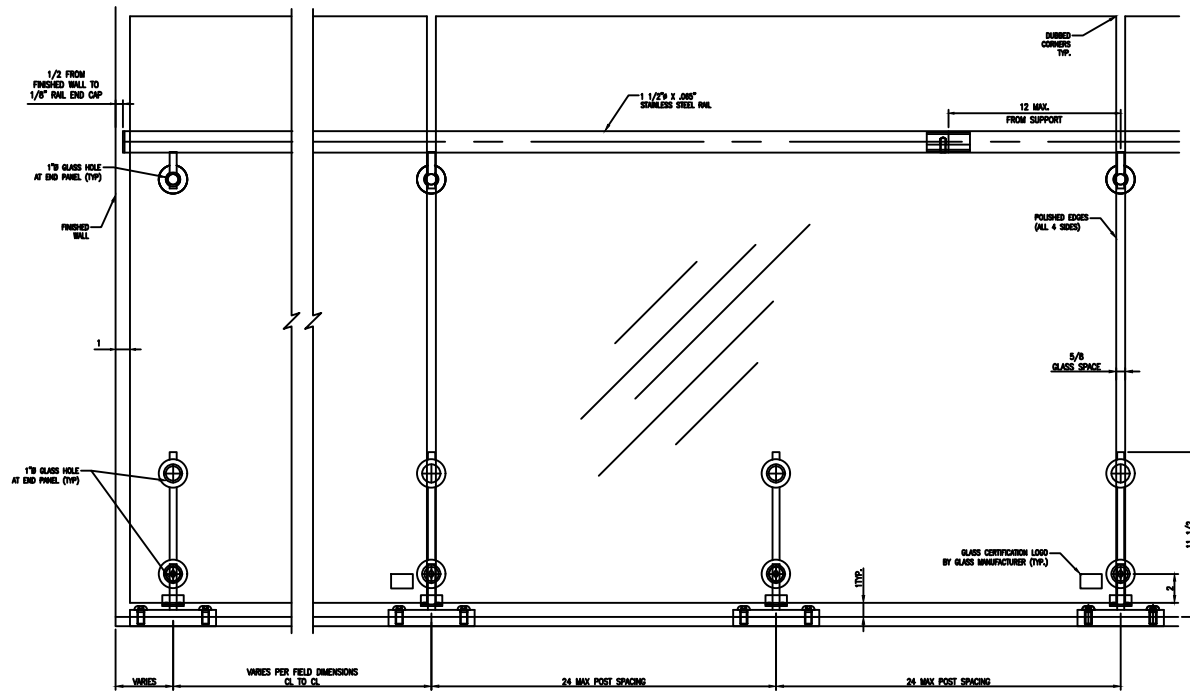

ELEVATION
SCALE 3/4"=1'-0"

ELEVATION
SCALE 3/4"=1'-0"

SECTION
SCALE 1/4"=1'-0"

ELEVATION
SCALE 3/4"=1'-0"

SECTION
SCALE 3/4"=1'-0"

ELEVATION
SCALE 3/4"=1'-0"

SECTION
SCALE 3/4"=1'-0"

RB1053-01 GLASS BRKT DETAIL

GLASS BRKT DETAIL