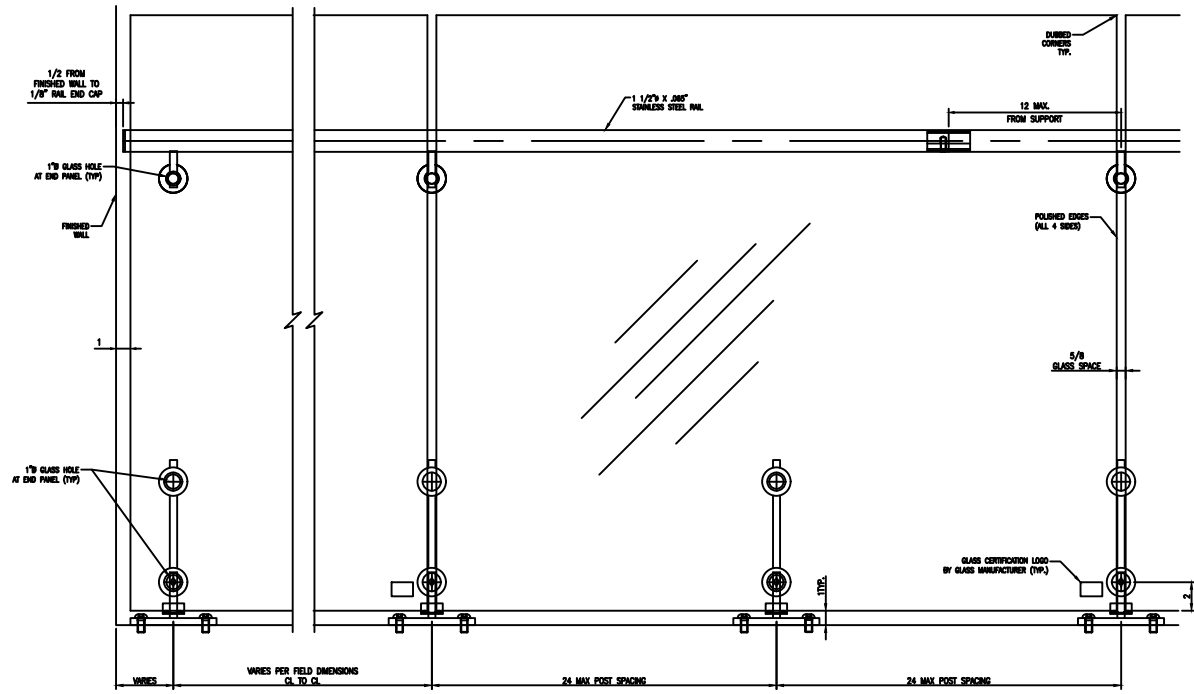

ELEVATION
SCALE 3/4"=1'-0"

ELEVATION
SCALE 3/4"=1'-0"

SECTION
SCALE 1/4"=1'-0"

ELEVATION
SCALE 3/4"=1'-0"

SECTION
SCALE 3/4"=1'-0"

ELEVATION
SCALE 3/4"=1'-0"

SECTION
SCALE 3/4"=1'-0"

RB1053-01 GLASS BRKT DETAIL

GLASS BRKT DETAIL