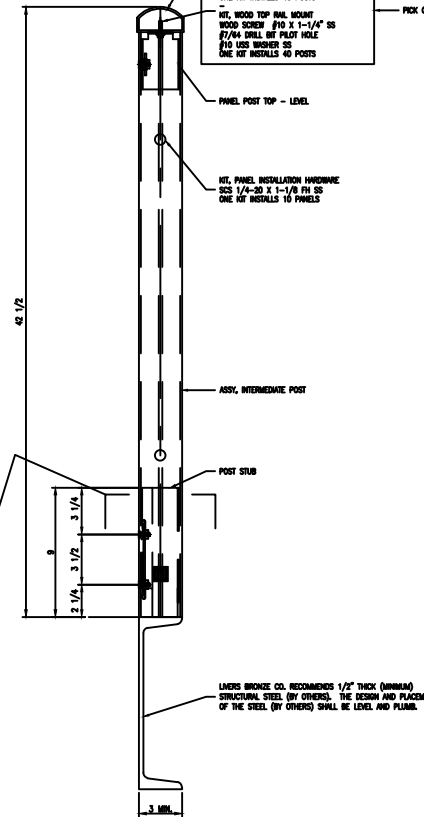

OPEN TO BELOW

TYPICAL CORNER DETAIL

	3" PROFILE TOP RAIL "WOOD SPECIES"	PICK ONE
	3" PROFILE TOP RAIL POWDER COAT ALUM	
	3" PROFILE TOP RAIL "WOOD SPECIES"	PICK ONE
	3" PROFILE TOP RAIL POWDER COAT ALUM	

HT, METAL TOP RAIL MOUNT
TAPPING SCREEN #10 X 1" TERS/3 SS
#10 USS WASHER SS
ONE KIT INSTALLS 40 POSTS

HT, WOOD TOP RAIL MOUNT
WOOD SCREEN #10 X 1-1/4" SS
#10 USS WASHER SS
ONE KIT INSTALLS 40 POSTS

ELEVATION
SCALE: 3" = 1'-0"

SECTION
SCALE 3"=1'-0"

ELEVATION
SCALE 3/4"=1'-0"

SECTION
SCALE 3/4"=1'-0"

OPEN TO BELOW

PICK ONE
PICK ONE

ELEVATION
SCALE 3/4"=1'-0"

SECTION
SCALE 3/4"=1'-0"

ELEVATION
SCALE 3/4"=1'-0"

SECTION
SCALE 3/4"=1'-0"

RB1051-04
POST BRKT DETAIL

RB1051-09
POST BRKT DETAIL