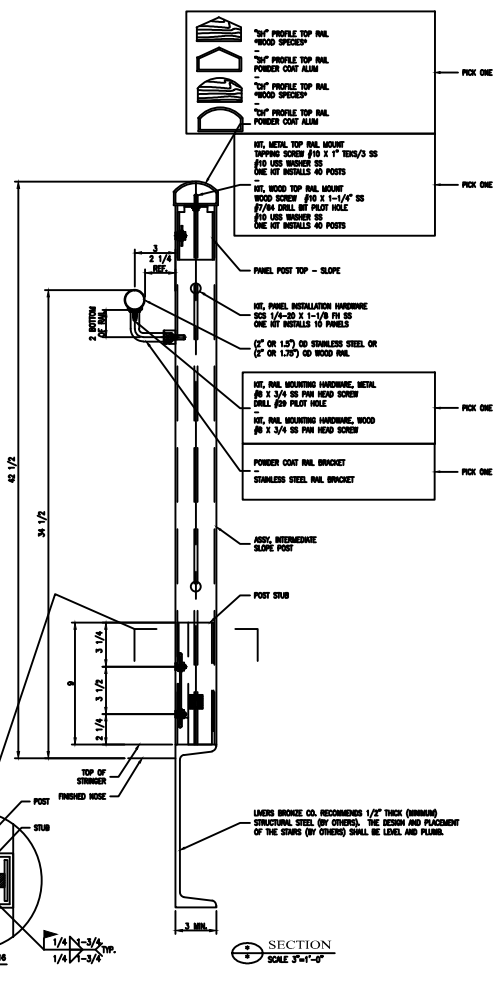

OPEN TO BELOW

TYPICAL CORNER DETAIL

	3" PROFILE TOP RAIL "WOOD SPECIES"	PICK ONE
	3" PROFILE TOP RAIL POWDER COAT ALUM	
	3" PROFILE TOP RAIL "WOOD SPECIES"	PICK ONE
	3" PROFILE TOP RAIL POWDER COAT ALUM	

HT, METAL TOP RAIL MOUNT
TAPPING SCREEN #10 X 1" TERS/3 SS
#10 USS WASHER SS
ONE KIT INSTALLS 40 POSTS

HT, WOOD TOP RAIL MOUNT
WOOD SCREEN #10 X 1-1/4" SS
#10 USS WASHER SS
ONE KIT INSTALLS 40 POSTS

ELEVATION
SCALE: 3" = 1'-0"

SECTION
SCALE 3"=1'-0"

ELEVATION
SCALE 3/4"=1'-0"

SECTION
SCALE 3/4"=1'-0"

OPEN TO BELOW

PICK ONE
PICK ONE

ELEVATION
SCALE 3/4"=1'-0"

SECTION
SCALE 3/4"=1'-0"

ELEVATION
SCALE 3/4"=1'-0"

SECTION
SCALE 3/4"=1'-0"

RB1051-04
POST BRKT DETAIL

RB1051-09
POST BRKT DETAIL