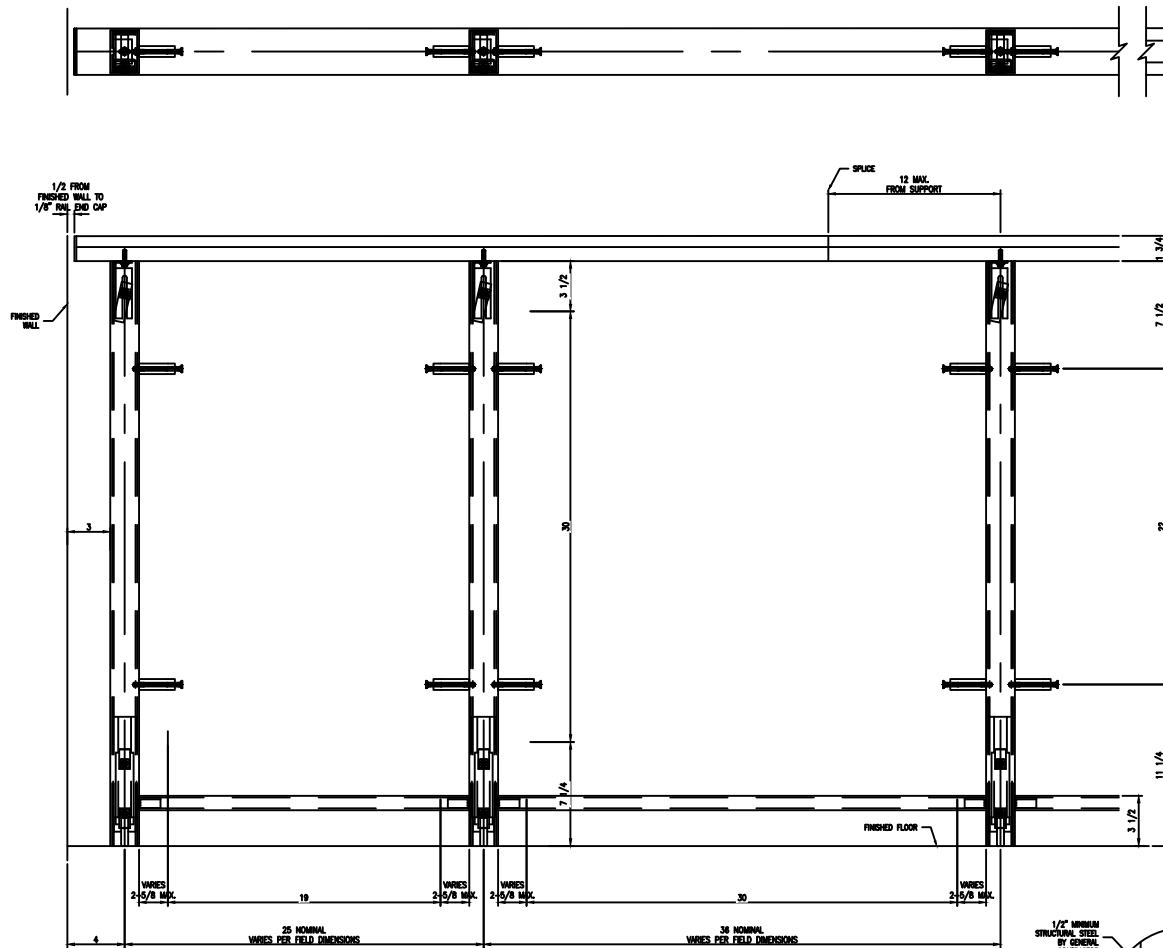

OPEN TO BELOW

TYPICAL CORNER DETAIL

	3" PROFILE TOP RAIL "WOOD SPECIES"	PICK ONE
	3" PROFILE TOP RAIL POWDER COAT ALUM	
	3" PROFILE TOP RAIL "WOOD SPECIES"	PICK ONE
	3" PROFILE TOP RAIL POWDER COAT ALUM	

HT, METAL TOP RAIL MOUNT
TAPPING SCREEN #10 X 1" TERS/3 SS
#10 USS WASHER SS
ONE KIT INSTALLS 40 POSTS

HT, WOOD TOP RAIL MOUNT
WOOD SCREEN #10 X 1-1/4" SS
#10 USS WASHER SS
ONE KIT INSTALLS 40 POSTS

ELEVATION
SCALE: 3" = 1'-0"

SECTION
SCALE 3"=1'-0"

ELEVATION
SCALE 3/4"=1'-0"

SECTION
SCALE 3/4"=1'-0"

OPEN TO BELOW

PICK ONE
PICK ONE

ELEVATION
SCALE 3/4"=1'-0"

SECTION
SCALE 3/4"=1'-0"

ELEVATION
SCALE 3/4"=1'-0"

SECTION
SCALE 3/4"=1'-0"

RB1051-04
POST BRKT DETAIL

RB1051-09
POST BRKT DETAIL