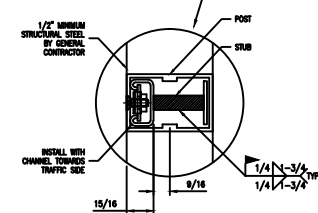

OPEN TO BELOW

TYPICAL CORNER DETAIL

	3" PROFILE TOP RAIL "WOOD SPECIES"	PICK ONE
	3" PROFILE TOP RAIL POWDER COAT ALUM	
	3" PROFILE TOP RAIL "WOOD SPECIES"	PICK ONE
	3" PROFILE TOP RAIL POWDER COAT ALUM	

HT, METAL TOP RAIL MOUNT
TAPPING SCREEN #10 X 1" TERS/3 SS
#10 USS WASHER SS
ONE KIT INSTALLS 40 POSTS

HT, WOOD TOP RAIL MOUNT
WOOD SCREEN #10 X 1-1/4" SS
#10 USS WASHER SS
ONE KIT INSTALLS 40 POSTS

ELEVATION
SCALE: 3" = 1'-0"

SECTION
SCALE 3"=1'-0"

ELEVATION
SCALE 3/4"=1'-0"

SECTION
SCALE 3/4"=1'-0"

OPEN TO BELOW

PICK ONE
PICK ONE

ELEVATION
SCALE 3/4"=1'-0"

SECTION
SCALE 3/4"=1'-0"

ELEVATION
SCALE 3/4"=1'-0"

SECTION
SCALE 3/4"=1'-0"

RB1051-04
POST BRKT DETAIL

RB1051-09
POST BRKT DETAIL