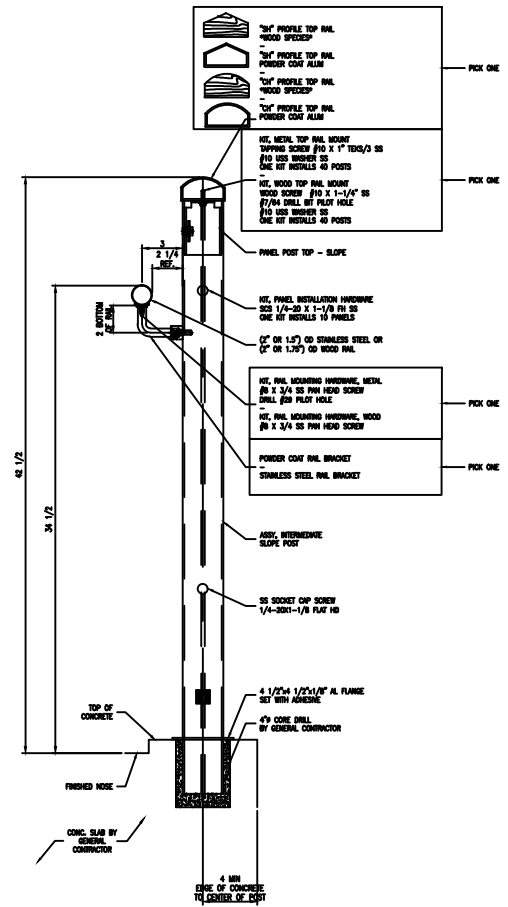

HT, METAL TOP RAIL MOUNT
TAPPING SCREEN #10 X 1" TERS/3 SS
#10 USS WASHER SS
ONE KIT INSTALLS 40 POSTS

HT, WOOD TOP RAIL MOUNT
WOOD SCREEN #10 X 1-1/4" SS
#10 USS WASHER SS
ONE KIT INSTALLS 40 POSTS

ELEVATION
SCALE: 3" = 1'-0"

SECTION
SCALE 3"=1'-0"

ELEVATION
SCALE 3/4"=1'-0"

SECTION
SCALE 3/4"=1'-0"

OPEN TO BELOW

PICK ONE
PICK ONE

ELEVATION
SCALE 3/4"=1'-0"

SECTION
SCALE 3/4"=1'-0"

ELEVATION
SCALE 3/4"=1'-0"

SECTION
SCALE 3/4"=1'-0"

RB1051-04
POST BRKT DETAIL

RB1051-09
POST BRKT DETAIL