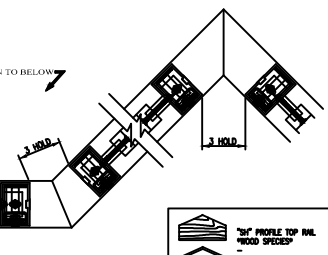

HT, METAL TOP RAIL MOUNT
TAPPING SCREEN #10 X 1" TERS/3 SS
#10 USS WASHER SS
ONE KIT INSTALLS 40 POSTS

HT, WOOD TOP RAIL MOUNT
WOOD SCREEN #10 X 1-1/4" SS
#10 USS WASHER SS
ONE KIT INSTALLS 40 POSTS

ELEVATION
SCALE: 3" = 1'-0"

SECTION
SCALE 3"=1'-0"

ELEVATION
SCALE 3/4"=1'-0"

SECTION
SCALE 3/4"=1'-0"

OPEN TO BELOW

PICK ONE
PICK ONE

ELEVATION
SCALE 3/4"=1'-0"

SECTION
SCALE 3/4"=1'-0"

ELEVATION
SCALE 3/4"=1'-0"

SECTION
SCALE 3/4"=1'-0"

RB1051-04
POST BRKT DETAIL

RB1051-09
POST BRKT DETAIL