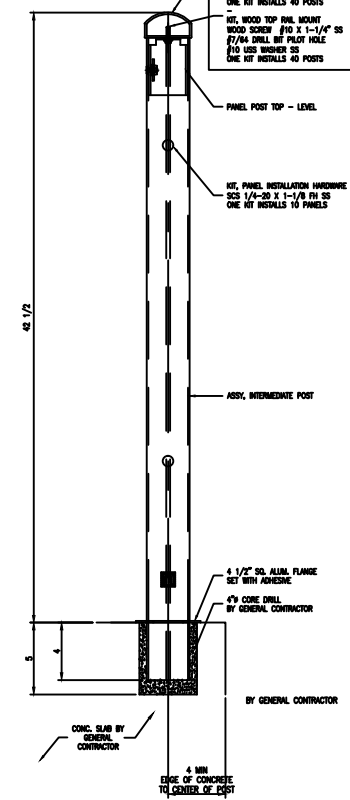

HT, METAL TOP RAIL MOUNT
TAPPING SCREEN #10 X 1" TERS/3 SS
#10 USS WASHER SS
ONE KIT INSTALLS 40 POSTS

HT, WOOD TOP RAIL MOUNT
WOOD SCREEN #10 X 1-1/4" SS
#10 USS WASHER SS
ONE KIT INSTALLS 40 POSTS

ELEVATION
SCALE: 3" = 1'-0"

SECTION
SCALE 3"=1'-0"

ELEVATION
SCALE 3/4"=1'-0"

SECTION
SCALE 3/4"=1'-0"

OPEN TO BELOW

PICK ONE
PICK ONE

ELEVATION
SCALE 3/4"=1'-0"

SECTION
SCALE 3/4"=1'-0"

ELEVATION
SCALE 3/4"=1'-0"

SECTION
SCALE 3/4"=1'-0"

RB1051-04
POST BRKT DETAIL

RB1051-09
POST BRKT DETAIL