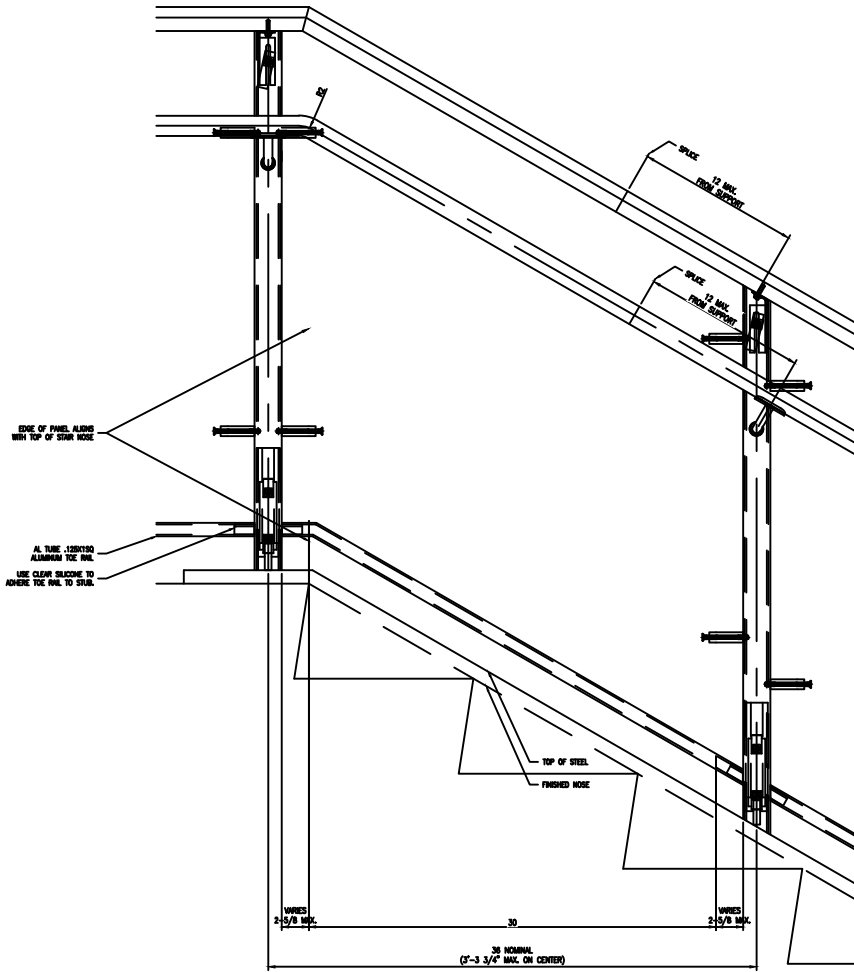

OPEN TO BELOW

TYPICAL CORNER DETAIL

	3" PROFILE TOP RAIL "WOOD SPECIES"	PICK ONE
	3" PROFILE TOP RAIL POWDER COAT ALUM	
	3" PROFILE TOP RAIL "WOOD SPECIES"	PICK ONE
	3" PROFILE TOP RAIL POWDER COAT ALUM	

HT, METAL TOP RAIL MOUNT
TAPPING SCREEN #10 X 1" TERS/3 SS
#10 USS WASHER SS
ONE KIT INSTALLS 40 POSTS

HT, WOOD TOP RAIL MOUNT
WOOD SCREEN #10 X 1-1/4" SS
#10 USS WASHER SS
ONE KIT INSTALLS 40 POSTS

ELEVATION
SCALE: 3" = 1'-0"

SECTION
SCALE 3"=1'-0"

ELEVATION
SCALE 3/4"=1'-0"

SECTION
SCALE 3/4"=1'-0"

OPEN TO BELOW

PICK ONE
PICK ONE

ELEVATION
SCALE 3/4"=1'-0"

SECTION
SCALE 3/4"=1'-0"

ELEVATION
SCALE 3/4"=1'-0"

SECTION
SCALE 3/4"=1'-0"

RB1051-04
POST BRKT DETAIL

RB1051-09
POST BRKT DETAIL