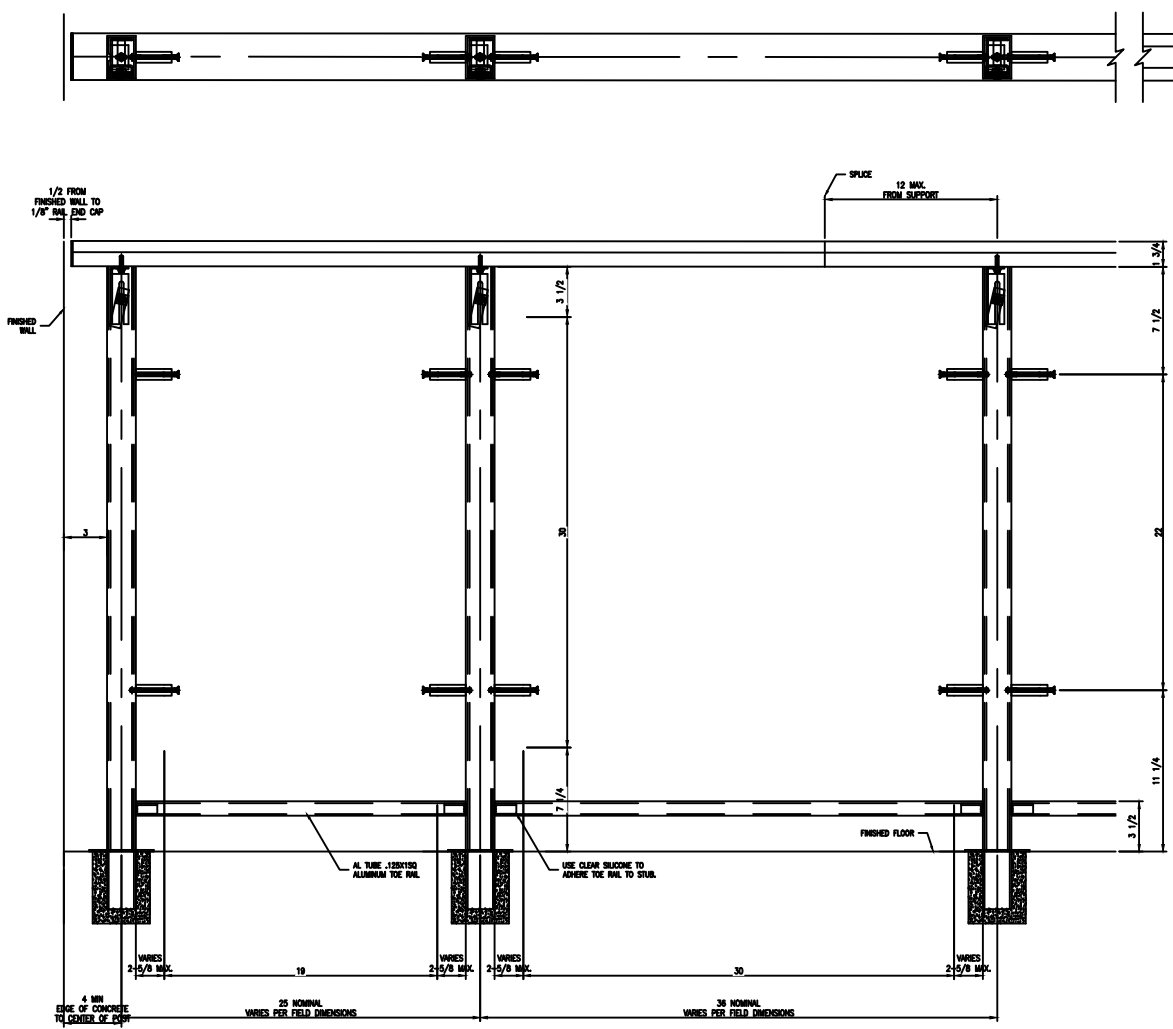

HT, METAL TOP RAIL MOUNT
TAPPING SCREEN #10 X 1" TERS/3 SS
#10 USS WASHER SS
ONE KIT INSTALLS 40 POSTS

HT, WOOD TOP RAIL MOUNT
WOOD SCREEN #10 X 1-1/4" SS
#10 USS WASHER SS
ONE KIT INSTALLS 40 POSTS

ELEVATION
SCALE: 3" = 1'-0"

SECTION
SCALE 3"=1'-0"

ELEVATION
SCALE 3/4"=1'-0"

SECTION
SCALE 3/4"=1'-0"

OPEN TO BELOW

PICK ONE
PICK ONE

ELEVATION
SCALE 3/4"=1'-0"

SECTION
SCALE 3/4"=1'-0"

ELEVATION
SCALE 3/4"=1'-0"

SECTION
SCALE 3/4"=1'-0"

RB1051-04
POST BRKT DETAIL

RB1051-09
POST BRKT DETAIL