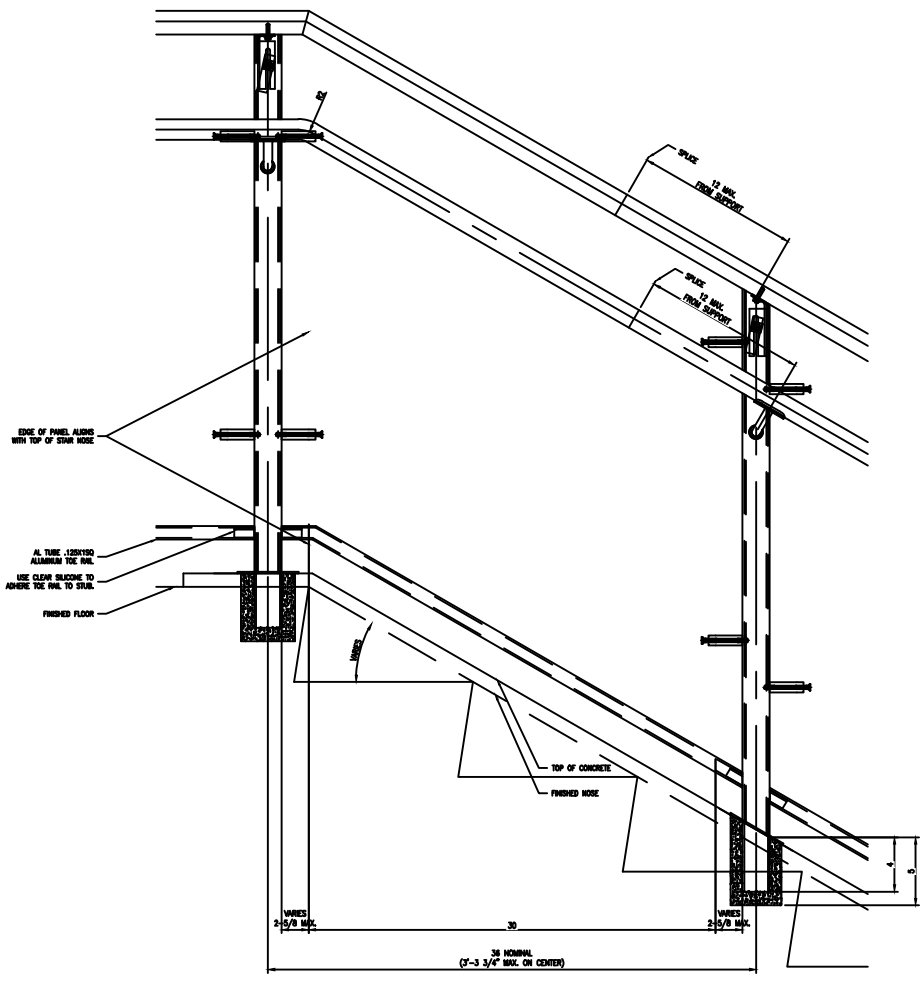

HT, METAL TOP RAIL MOUNT
TAPPING SCREEN #10 X 1" TERS/3 SS
#10 USS WASHER SS
ONE KIT INSTALLS 40 POSTS

HT, WOOD TOP RAIL MOUNT
WOOD SCREEN #10 X 1-1/4" SS
#10 USS WASHER SS
ONE KIT INSTALLS 40 POSTS

ELEVATION
SCALE: 3" = 1'-0"

SECTION
SCALE 3"=1'-0"

ELEVATION
SCALE 3/4"=1'-0"

SECTION
SCALE 3/4"=1'-0"

OPEN TO BELOW

PICK ONE
PICK ONE

ELEVATION
SCALE 3/4"=1'-0"

SECTION
SCALE 3/4"=1'-0"

ELEVATION
SCALE 3/4"=1'-0"

SECTION
SCALE 3/4"=1'-0"

RB1051-04
POST BRKT DETAIL

RB1051-09
POST BRKT DETAIL