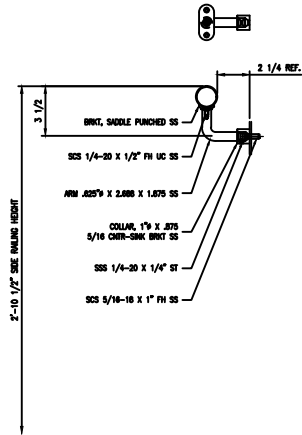

SECTION
SCALE 3"=1'-0"

ELEVATION
SCALE 3/4"=1'-0"

SECTION
SCALE 3/4"=1'-0"

OPEN TO BELOW

PICK ONE
PICK ONE

ELEVATION
SCALE 3/4"=1'-0"

SECTION
SCALE 3/4"=1'-0"

ELEVATION
SCALE 3/4"=1'-0"

SECTION
SCALE 3/4"=1'-0"

RB1051-04
POST BRKT DETAIL

RB1051-09
POST BRKT DETAIL