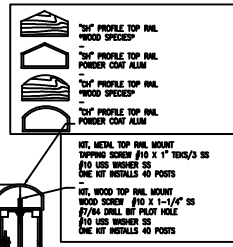

HT, METAL TOP RAIL MOUNT
TAPPING SCREEN #10 X 1" TERS/3 SS
#10 USS WASHER SS
ONE KIT INSTALLS 40 POSTS

HT, WOOD TOP RAIL MOUNT
WOOD SCREEN #10 X 1-1/4" SS
#10 USS WASHER SS
ONE KIT INSTALLS 40 POSTS

ELEVATION
SCALE: 3" = 1'-0"

SECTION
SCALE 3"=1'-0"

ELEVATION
SCALE 3/4"=1'-0"

SECTION
SCALE 3/4"=1'-0"

OPEN TO BELOW

PICK ONE
PICK ONE

ELEVATION
SCALE 3/4"=1'-0"

SECTION
SCALE 3/4"=1'-0"

ELEVATION
SCALE 3/4"=1'-0"

SECTION
SCALE 3/4"=1'-0"

RB1051-04
POST BRKT DETAIL

RB1051-09
POST BRKT DETAIL